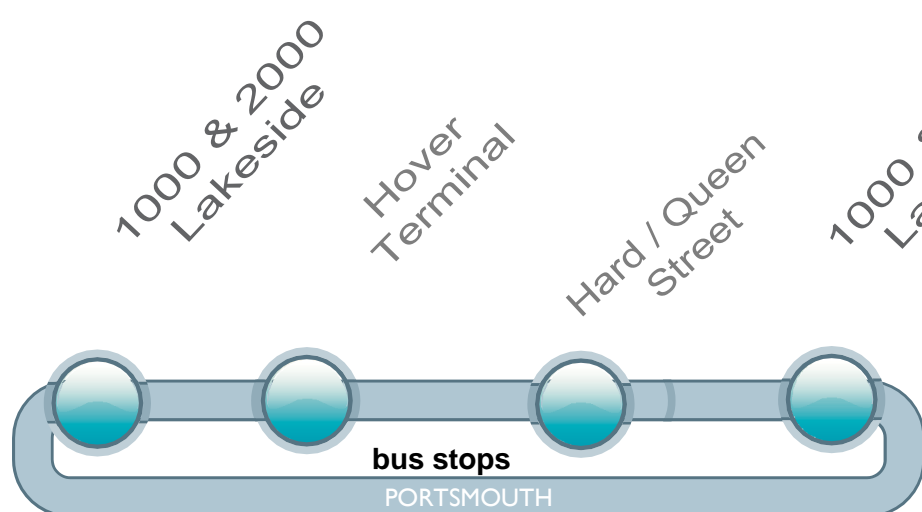

FROM :

The Hover Terminal	07:30	08:15
The Hard Queen Street by the anchor chain (stop P)	07:40	08:30

TO: 1000 & 2000 Lakeside 07:50 08:45

Express Service

**new timetable from
28/02/2022**

For information email
lakeside.helpdesk@avisonyoung.com

NOTE

These times are approximate and will
be traffic dependent

Afternoon Service - drop off

FROM :

1000 & 2000 Lakeside	17:10	18:00
----------------------	-------	-------

TO:

The Hard Queen Street opposite the interchange (Stop M)	17:30	18:15
The Hover Terminal	17:40	18:30

Bus Route

Operated
by:

BaileysBuses

The details contained within this timetable are correct at the time of publication. Please note however, that unforeseen circumstances can at times result in changes to the route / times. In the event of changes being