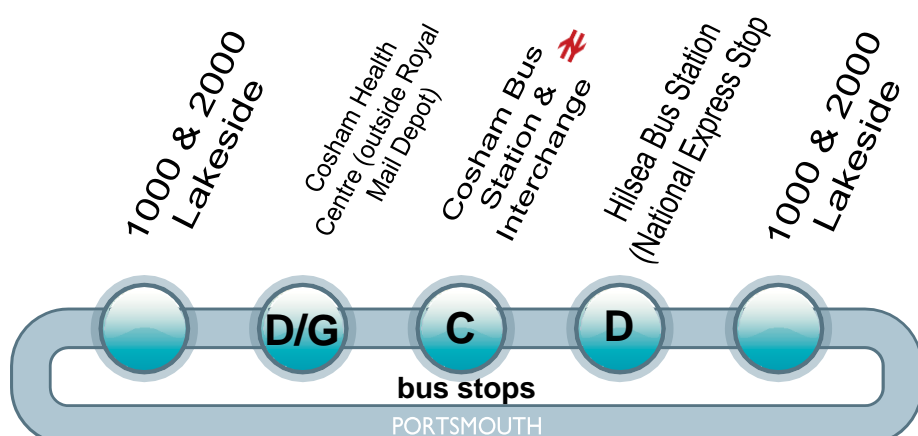

SHUTTLE BUS SERVICE

LAKE SIDE NORTH HARBOUR

MONDAY TO FRIDAY

Morning Service

1000 & 2000 Lakeside	07:15	07:35	07:55	08:15	08:35	08:55
Cosham Health Centre (Outside Royal Mail Depot)	07:20	07:40	08:00	08:20	08:40	09:00
Cosham Bus Station & Interchange ➡	07:25	07:45	08:05	08:25	08:45	09:05
Hilsea Bus Station (National Express stop)	07:30	07:50	08:10	08:30	08:50	09:10
1000 & 2000 Lakeside	07:35	07:55	08:15	08:35	08:55	09:15

Afternoon Service

1000 & 2000 Lakeside	16:25	16:45	17:05	17:25	17:45	18:05
Cosham Health Centre (Outside Royal Mail Depot)	16:30	16:50	17:10	17:30	17:50	18:10
Cosham Bus Station & Interchange ➡	16:35	16:55	17:15	17:35	17:55	18:15
Hilsea Bus Station (National Express stop)	16:40	17:00	17:20	17:40	18:00	18:20
1000 & 2000 Lakeside	16:45	17:05	17:25	17:45	18:05	18:25

Bus Route